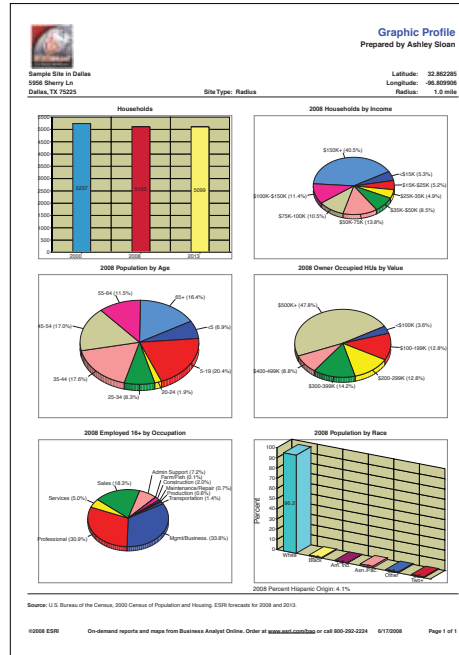

Subscribers can run UNLIMITED number of reports on UNLIMITED number of geographies NATIONWIDE

Site Features Include:

- Aerials
- Flood Maps
- Topography Maps
- Mapping (Dynamic)
- Summary Reports
- Comparison Reports
- Business Lists
- Prospecting
- User Points
- Express Packages
- Specialty Reports
- Radii Searches
- Drive Times
- Polygons
- Standard Geographies
- Interactive Thematic Maps

Databases Include:

- Tele Atlas Streets
- i-cubed Imagery
- Business List Data
- DigitalGlobe Imagery
- National Geographic Topography
- ESRI Demographics
- ESRI Quarterly Population
- AGS CrimeRisk
- Market Potential
- Workforce Strategies
- FloodScope Maps
- Community Tapestry –
Lifestyle/Psychographic
- Consumer Expenditures